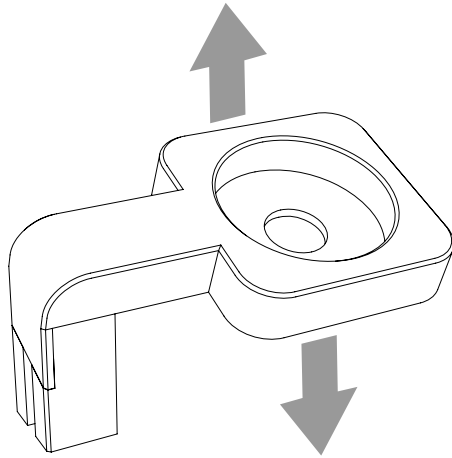

AUFBAU/ ASSEMBLY

1.